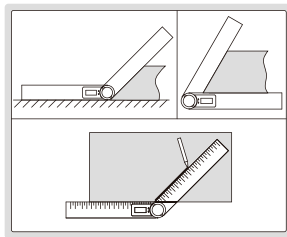

DIGITAL PROTRACTORS

- Buttons: on/off, zero
- With clamping screw to lock the blades
- Graduation of blade: 1mm and 1/32"
- Made of stainless steel
- CR2032 battery
- Automatic power off

2176-200

| Code | Size (L) | Range | Resolution | Accuracy |
|----------|----------|--------|------------|----------|
| 2176-200 | 200mm | 0-360° | 0.1° | ±0.3° |
| 2176-300 | 300mm | 0-360° | 0.1° | ±0.3° |