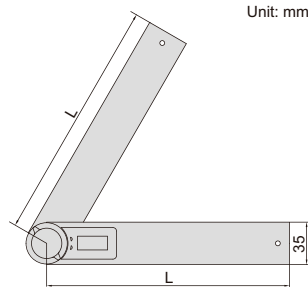

DIGITAL PROTRACTORS

- Buttons: on/off, zero
- With clamping screw to lock the blades
- Graduation of blade: 1mm and 1/32"
- Made of stainless steel
- CR2032 battery
- Automatic power off

2176-200

| Code | Size (L) | Range | Resolution | Accuracy |
|----------|----------|--------|------------|----------|
| 2176-200 | 200mm | 0-360° | 0.1° | ±0.3° |
| 2176-300 | 300mm | 0-360° | 0.1° | ±0.3° |