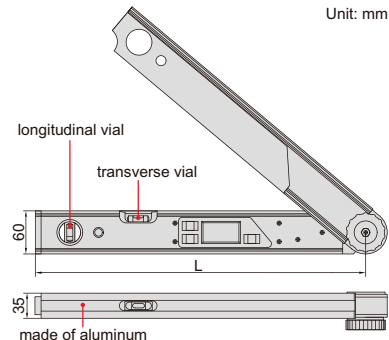

IP54
WATERPROOF

ABSOLUTE
LEVEL

AUTOMATIC
BACKLIGHT

WATERPROOF DIGITAL PROTRACTOR (HEAVY DUTY)

- Suitable for setting horizontal and vertical mitre angles of cutting machines
- Buttons: ON/OFF, HOLD/SUP, SPR/CNR/MTR/BVL
- IP54 dust/waterproof
- With transverse and longitudinal vials
- 2xAAA batteries
- Absolute level, zero setting is not needed when batteries are replaced
- Backlight turns off in one minute after reading is stable, automatic power off in 5 minutes

2174-225

Code	Size (L)	Range	Resolution	Accuracy
2174-225	460mm	0-225°	0.05°	±0.10°