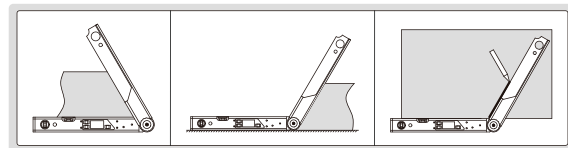

IP54
WATERPROOF

ABSOLUTE
LEVEL

AUTOMATIC
BACKLIGHT

WATERPROOF DIGITAL PROTRACTOR (HEAVY DUTY)

- Suitable for setting horizontal and vertical mitre angles of cutting machines
- Buttons: ON/OFF, HOLD/SUP, SPR/CNR/MTR/BVL
- IP54 dust/waterproof
- With transverse and longitudinal vials
- 2xAAA batteries
- Absolute level, zero setting is not needed when batteries are replaced
- Backlight turns off in one minute after reading is stable, automatic power off in 5 minutes

2174-225

Code	Size (L)	Range	Resolution	Accuracy
2174-225	460mm	0-225°	0.05°	±0.10°