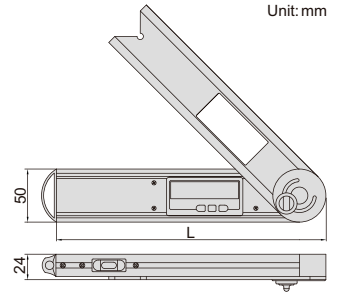

DIGITAL PROTRACTOR

2171-250

- Buttons: on/off, hold (keep the reading), zero, ABS (absolute and incremental measurement)
- Fix the locking screw at 4 positions for different measuring ranges: 0°~225°, -225°~0°, -45°~180°, -180°~45°
- Remove the locking screw for 360° range
- With level vial
- Battery CR2032, automatic power off

Code	Size (L)	Range	Resolution	Accuracy
2171-250	250mm	0 - 360°	0.05°	±0.15°