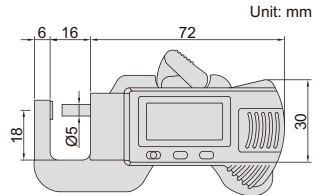

DIGITAL SNAP GAGE

2166-12

Code	Range	Resolution	Accuracy
2166-12	0-12mm/0-0.5"	0.01mm/0.0005"	±0.03mm