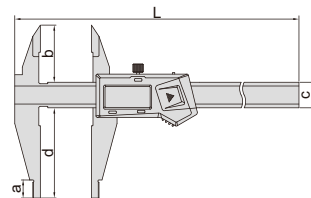

## DIGITAL CALIPERS (NON-WATERPROOF)

1171-300

- Resolution: 0.01mm/0.0005"
- Buttons: on/off, zero, mm/inch
- Automatic power off, move the digital unit to turn on power
- Battery CR2032
- Data output
- Made of stainless steel
- Optional accessory: data output cable (code 7315-, 7302-, 7305-, for calipers without built-in wireless)

Code	Range	Accuracy	a	b	c	d	e	L	Wireless
1171-200	0-200mm/0-8"	±0.03mm	12mm	38mm	17mm	60mm	10mm	320mm	no
1171-200WL									built-in wireless
1171-250	0-250mm/0-10"	±0.03mm	12mm	38mm	17mm	60mm	10mm	365mm	no
1171-250WL									built-in wireless
1171-306	0-300mm/0-12"	±0.04mm	12mm	38mm	17mm	60mm	10mm	420mm	no
1171-306WL									built-in wireless
1171-300	0-300mm/0-12"	±0.06mm	12mm	38mm	17mm	90mm	10mm	420mm	no
1171-300WL									built-in wireless