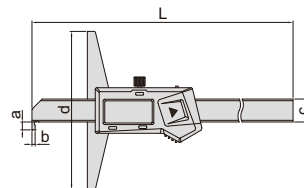

With data interface

Code	Range	Accuracy	L	d	a	b	c	Data output cable (optional)
1142-150A	0-150mm/0-6"	±0.03mm	230mm	100mm	5mm	2mm	14.5mm	7315-21, 7302-21
1142-200A	0-200mm/0-8"	±0.03mm	280mm	100mm	5mm	2mm	14.5mm	7315-21, 7302-21
1142-300A	0-300mm/0-12"	±0.04mm	380mm	150mm	5mm	2mm	14.5mm	7315-21, 7302-21
1142-500A	0-500mm/0-20"	±0.05mm	585mm	150mm	8mm	3mm	15mm	7315-21, 7302-21
1142-5001A	0-500mm/0-20"	±0.05mm	585mm	200mm	8mm	3mm	15mm	7315-21, 7302-21
1142-1000A	0-1000mm/0-40"	±0.07mm	1188mm	150mm	10mm	4mm	18mm	7315-22, 7302-22
1142-10001A	0-1000mm/0-40"	±0.07mm	1188mm	200mm	10mm	4mm	18mm	7315-22, 7302-22
1142-10002A	0-1000mm/0-40"	±0.07mm	1188mm	250mm	10mm	4mm	18mm	7315-22, 7302-22

Built-in wireless

Code	Range	Accuracy	L	d	a	b	c
1142-150AWL	0-150mm/0-6"	±0.03mm	230mm	100mm	5mm	2mm	14.5mm
1142-200AWL	0-200mm/0-8"	±0.03mm	280mm	100mm	5mm	2mm	14.5mm
1142-300AWL	0-300mm/0-12"	±0.04mm	380mm	150mm	5mm	2mm	14.5mm
1142-500AWL	0-500mm/0-20"	±0.05mm	585mm	150mm	8mm	3mm	15mm
1142-5001AWL	0-500mm/0-20"	±0.05mm	585mm	200mm	8mm	3mm	15mm