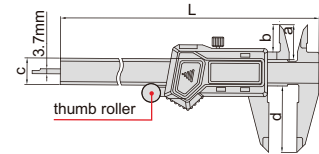

## LEFT HAND DIGITAL CALIPERS (NON-WATERPROOF)

- Designed for left handed users
- Resolution: 0.01mm/0.0005"
- Buttons: on/off, zero, mm/inch
- Automatic power off, move the digital unit to turn on power
- Battery CR2032
- Data output
- Meet DIN862
- Made of stainless steel
- Optional accessory: data output cable (code **7315-**, **7302-**, **7305-**)

1130-150

Code	Range	Accuracy	Thumb roller	L	a	b	c	d
1130-150*	0-150mm/0-6"	±0.03mm	with	236mm	21mm	16mm	16mm	40mm
1130-200*	0-200mm/0-8"	±0.03mm	with	286mm	24mm	19mm	16mm	50mm
1130-300*	0-300mm/0-12"	±0.03mm	with	400mm	25mm	20.5mm	16mm	60mm
1130-150W*	0-150mm/0-6"	±0.03mm	without	236mm	21mm	16mm	16mm	40mm
1130-200W*	0-200mm/0-8"	±0.03mm	without	286mm	24mm	19mm	16mm	50mm
1130-300W*	0-300mm/0-12"	±0.03mm	without	400mm	25mm	20.5mm	16mm	60mm